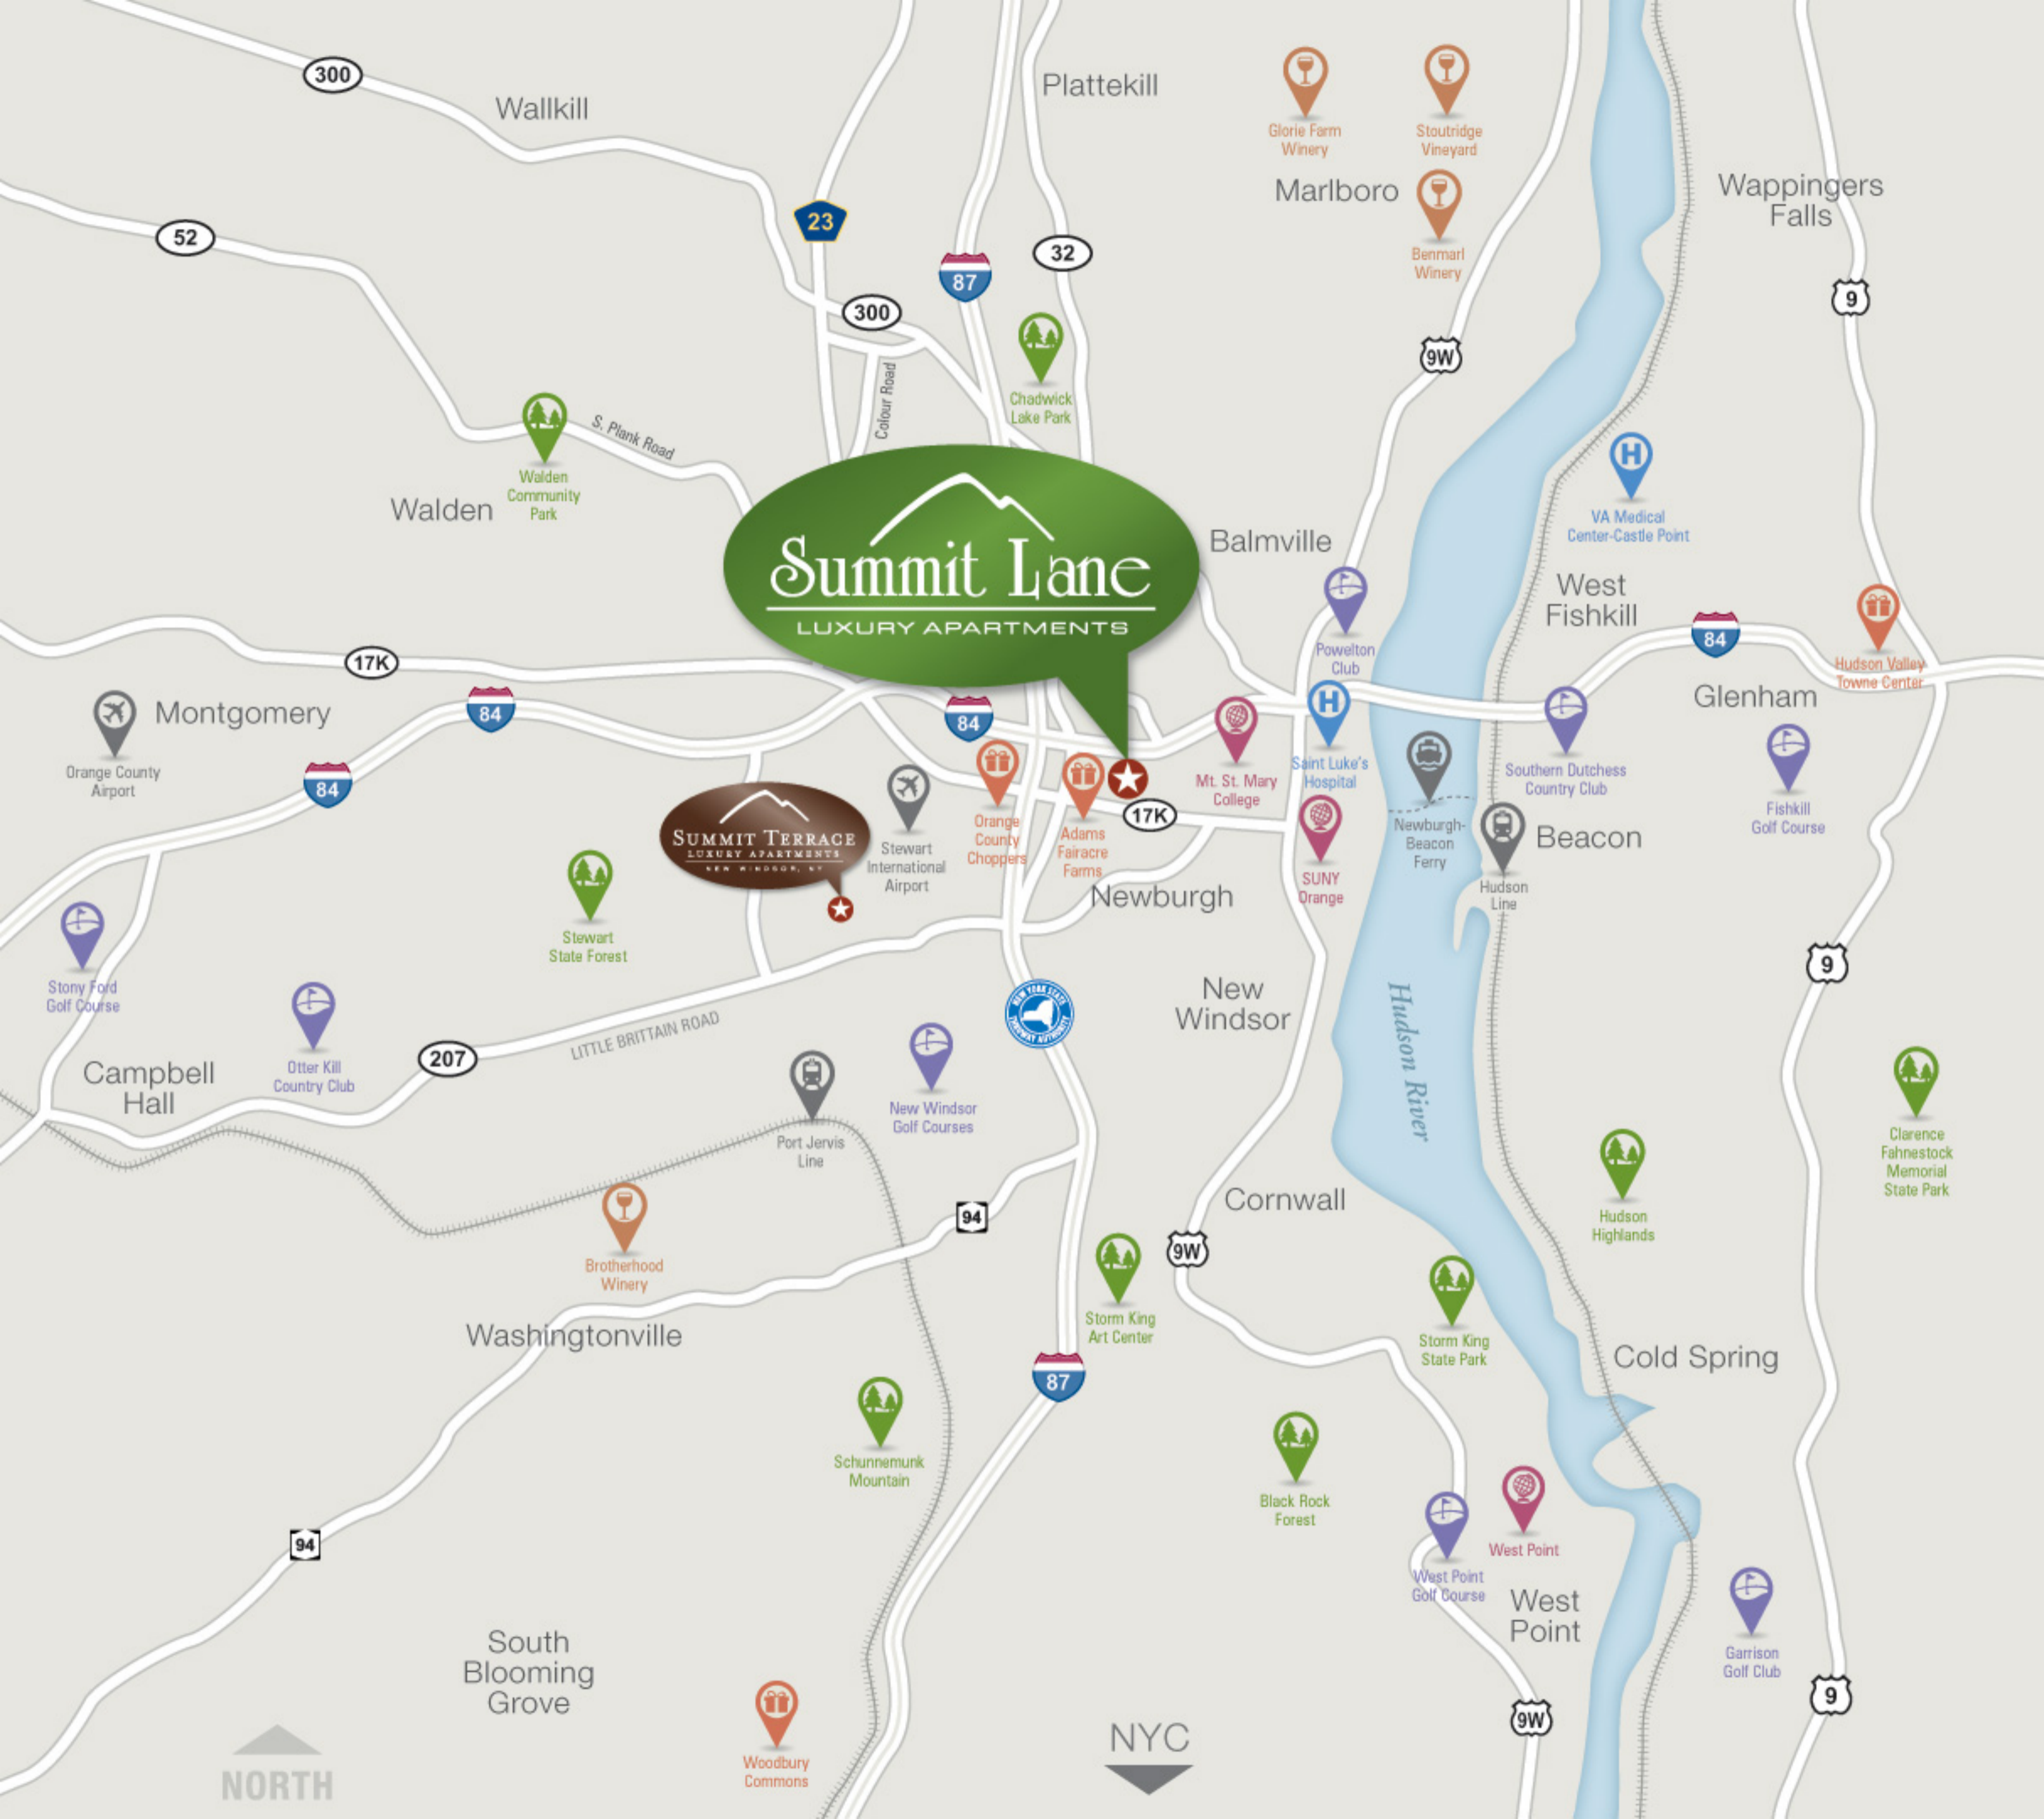

Summit Lane

LUXURY APARTMENTS

SUMMIT TERRACE

LUXURY APARTMENTS
NEW WINDSOR, NY

NORTH

NYC